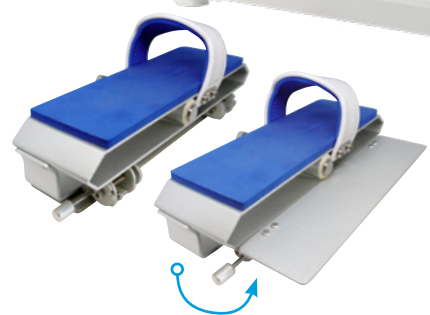

Isotherm bottle

Bottle holder

Comfort saddle

**PEDALS
AQUA DOUBLE SPEED**

+54%
RESISTANCE

**ALUMINUM
ANODISED
STRUCTURE**

INTENSITY Soft to moderate

GOALS

Its multiple adjustments of the feet, the saddle and the handlebars, as well as its pedals with variable resistance make them resolutely versatile.

AQUA DOUBLE SPEED PEDALS

+54%
RESISTANCE

Designed with a flap under the pedal to create additional resistance. Pedal closed, you have a soft resistance for warm up, open the flap and double the intensity. Customize your workout with this unique pedal.

BAREFOOT USE

Its foam covers the pedal as well as the inside of the strap to limit the irritations, even during intense efforts.

EXPRESS DRAINAGE

Innovative system of targeted perforations allowing the structure to fill or empty water in a few seconds. Combined with its light weight, the entrances and exits of pools are extremely easy.

A well-known method in the marine environment, the sacrificial anode plays a fuse to prevent corrosion from seizing metal parts. It is not very visible and planned to change easily once completely corroded.