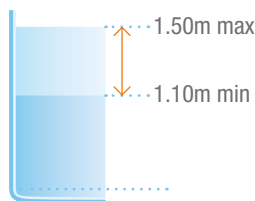

MULTI-POSITION HANDLEBAR

Its studied design and its multiple settings offer many positions depending on the exercises. Its 45° angle allows a more upright sitting to relieve lumbar pain.

SACRIFICIAL ANODE

ERGONOMICS FOR ALL

ALL POOLS

Quality	Aluminum Tech T6
Finition	Anodizing 15µm
Dimensions closed	L 99 cm x l 55.90 cm x H 113.70 cm
Weight	12 kg
Water Depth	1.10 m to 1.50 m
warranty	2 years metal parts / 6 months wear parts
Ref	WX-WR3A