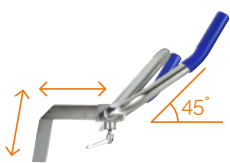

*Boost your cardio
& refine your silhouette*

AQUABIKE ALU
WR3 AIR

40%
LIGHTER THAN
STAINLESS
STEEL

**ALUMINUM
ANODISED
STRUCTURE**

INNOVATION

Its new structure 6063 T6 anodized aluminum allows it to display a featherweight of 12kg, ideal for pool entrances and exits, while ensuring perfect rigidity. Coupled with its wide feet and silicone suction cups, the WR3 AIR is easy and reassuring to use.

Its multiple adjustments of the feet, the saddle and the handlebars, as well as its pedals with variable resistance make them resolutely versatile.

AQUA DOUBLE SPEED PEDALS

+54%
RESISTANCE

Designed with a flap under the pedal to create additional resistance. Pedal closed, you have a soft resistance for warm up, open the flap and double the intensity. Customize your workout with this unique pedal.

BAREFOOT USE

Its foam covers the pedal as well as the inside of the strap to limit the irritations, even during intense efforts.

EXPRESS DRAINAGE

Innovative system of targeted perforations allowing the structure to fill or empty water in a few seconds. Combined with its light weight, the entrances and exits of pools are extremely easy.

ERGONOMICS FOR ALL

ALL POOLS

Quality	Aluminum Tech T6
Finition	Anodizing 15µm
Dimensions closed	L 99 cm x l 55.90 cm x H 113.70 cm
Weight	12 kg
Water Depth	1.10 m to 1.50 m
warranty	2 years metal parts / 6 months wear parts
Ref	WX-WR3A