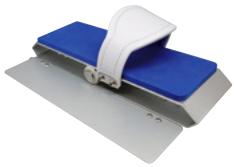

*Boost your cardio
& refine your silhouette*

AQUABIKE ALU
WR3 AIR

40%
LIGHTER THAN
STAINLESS
STEEL

**ALUMINUM
ANODISED
STRUCTURE**

INNOVATION

Its new structure 6063 T6 anodized aluminum allows it to display a featherweight of 12kg, ideal for pool entrances and exits, while ensuring perfect rigidity. Coupled with its wide feet and silicone suction cups, the WR3 AIR is easy and reassuring to use.

Its multiple adjustments of the feet, the saddle and the handlebars, as well as its pedals with variable resistance make them resolutely versatile.

AQUA DOUBLE SPEED PEDALS

+54%
RESISTANCE

Designed with a flap under the pedal to create additional resistance. Pedal closed, you have a soft resistance for warm up, open the flap and double the intensity. Customize your workout with this unique pedal.

BAREFOOT USE

Its foam covers the pedal as well as the inside of the strap to limit the irritations, even during intense efforts.

EXPRESS DRAINAGE

Innovative system of targeted perforations allowing the structure to fill or empty water in a few seconds. Combined with its light weight, the entrances and exits of pools are extremely easy.

MULTI-POSITION HANDLEBAR

Its studied design and its multiple settings offer many positions depending on the exercises. Its 45° angle allows a more upright sitting to relieve lumbar pain.

SACRIFICIAL ANODE