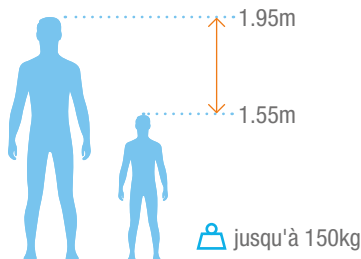

MULTI-POSITION HANDLEBAR

Its studied design and its multiple settings offer many positions depending on the exercises. Its 45° angle allows a more upright sitting to relieve lumbar pain.

SACRIFICIAL ANODE

ERGONOMICS FOR ALL

ALL POOLS

Quality	Aluminum Tech T6
Finition	Anodizing 15µm
Dimensions closed	L 99 cm x l 55.90 cm x H 113.70 cm
Weight	12 kg
Water Depth	1.10 m to 1.50 m
warranty	2 years metal parts / 6 months wear parts
Ref	WX-WR3A