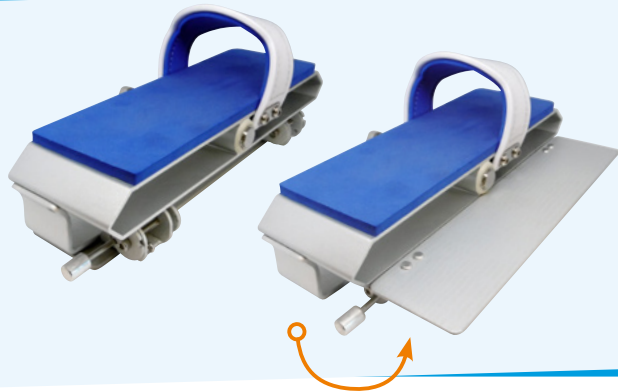

Isotherm bottle

Bottle holder

Comfort saddle

**PEDALS
AQUA DOUBLE SPEED**

+54%
RESISTANCE

**ALUMINUM
ANODISED
STRUCTURE**

INTENSITY Soft to moderate

GOALS

*Boost your cardio
& refine your silhouette*

AQUABIKE ALU
WR3 AIR

40%
LIGHTER THAN
STAINLESS
STEEL

**ALUMINUM
ANODISED
STRUCTURE**

INNOVATION

Its new structure 6063 T6 anodized aluminum allows it to display a featherweight of 12kg, ideal for pool entrances and exits, while ensuring perfect rigidity. Coupled with its wide feet and silicone suction cups, the WR3 AIR is easy and reassuring to use.

Its multiple adjustments of the feet, the saddle and the handlebars, as well as its pedals with variable resistance make them resolutely versatile.

AQUA DOUBLE SPEED PEDALS

+54%
RESISTANCE

Designed with a flap under the pedal to create additional resistance. Pedal closed, you have a soft resistance for warm up, open the flap and double the intensity. Customize your workout with this unique pedal.

BAREFOOT USE

Its foam covers the pedal as well as the inside of the strap to limit the irritations, even during intense efforts.

EXPRESS DRAINAGE

Innovative system of targeted perforations allowing the structure to fill or empty water in a few seconds. Combined with its light weight, the entrances and exits of pools are extremely easy.