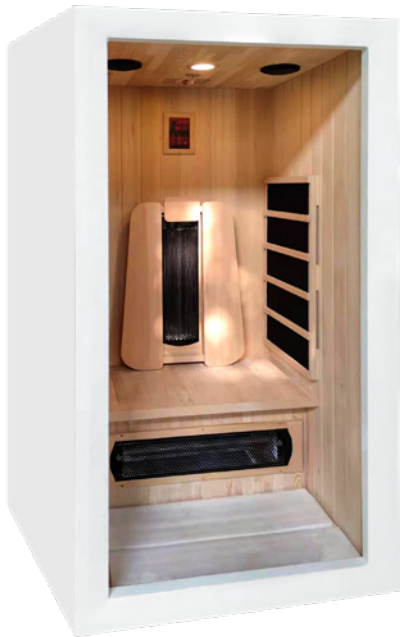

SAULO

My sauna, my bubble

1 person

CANADIAN
SPRUCE

TECHNOLOGY:
INFRARED
FULL SPECTRUM

WARRANTY

2
YEARS

WARRANTY
WOODWORK

4
YEARS

SAULO

A RELAXING BREAK FOR MYSELF

This infrared sauna gives you all the benefits of a professional sauna in a compact cabin designed for your personal use. An ergonomic backrest invites you to sit comfortably and enjoy the full benefit of quartz rays over the entire back in a space cradled in comforting heat from carbon panels.

Thanks to its compact size, you can place it in a small space and create a complete relaxation area: a bathroom, a room for your exercise bike or even next to the spa you had installed last year.

Your relaxation is completed with a full mind release by playing music of your choice inside the sauna and enjoying a comfortable read.

MAIN FEATURES

Optimized compact design

Easy to install
in 30 minutes

Quartz emitters

Ergonomic backrest

Canadian Spruce

FEATURES

Capacity	1 PERSON
Floor dimensions	90 x 90 cm
Overall dimensions	90 x 90 cm
Quartz emitters	2 emitters - Back and calves
Carbon emitters	2 lateral emitters
Accessories	Digital control panel: temperature/audio/lighting MP3/FM audio
Temperature	From 18 to 60°C
Structure	100% Canadian spruce wood
Door	8 mm thick safety glass
Power supply	230 V - 50 Hz
Weight	125 kg
Warranty	Electronics 2 years/ Wood 4 years
Reference	SN-SAULO1