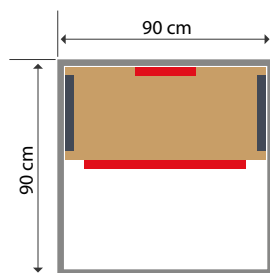

MAIN FEATURES

Optimized compact design

Easy to install
in 30 minutes

Quartz emitters

Ergonomic backrest

Canadian Spruce

FEATURES

Capacity	1 PERSON
Floor dimensions	90 x 90 cm
Overall dimensions	90 x 90 cm
Quartz emitters	2 emitters - Back and calves
Carbon emitters	2 lateral emitters
Accessories	Digital control panel: temperature/audio/lighting MP3/FM audio
Temperature	From 18 to 60°C
Structure	100% Canadian spruce wood
Door	8 mm thick safety glass
Power supply	230 V - 50 Hz
Weight	125 kg
Warranty	Electronics 2 years/ Wood 4 years
Reference	SN-SAULO1