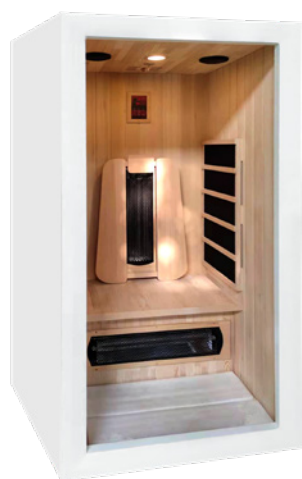

SAULO

My sauna, my bubble

1 person

CANADIAN
SPRUCE

TECHNOLOGY:
INFRARED
FULL SPECTRUM

WARRANTY

2
YEARS

WARRANTY
WOODWORK

4
YEARS

SAULO

A RELAXING BREAK FOR MYSELF

This infrared sauna gives you all the benefits of a professional sauna in a compact cabin designed for your personal use. An ergonomic backrest invites you to sit comfortably and enjoy the full benefit of quartz rays over the entire back in a space cradled in comforting heat from carbon panels.

Thanks to its compact size, you can place it in a small space and create a complete relaxation area: a bathroom, a room for your exercise bike or even next to the spa you had installed last year.

Your relaxation is completed with a full mind release by playing music of your choice inside the sauna and enjoying a comfortable read.

MAIN FEATURES

Optimized compact design

Easy to install
in 30 minutes

Quartz emitters

Ergonomic backrest

Canadian Spruce

FEATURES

Capacity	1 PERSON
Floor dimensions	90 x 90 cm
Overall dimensions	90 x 90 cm
Quartz emitters	2 emitters - Back and calves
Carbon emitters	2 lateral emitters
Accessories	Digital control panel: temperature/audio/lighting MP3/FM audio
Temperature	From 18 to 60°C
Structure	100% Canadian spruce wood
Door	8 mm thick safety glass
Power supply	230 V - 50 Hz
Weight	125 kg
Warranty	Electronics 2 years/ Wood 4 years
Reference	SN-SAULO1